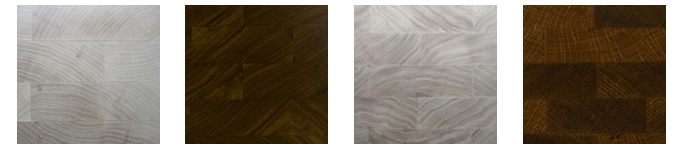

ENDGRAIN CONSOLE

DESCRIPTION	Hand-sculpted, solid wood console made with the stacked-lamination technique. End grain on the top creates a dense grid pattern
DIMENSIONS	50" x 11" x 32"
LEAD TIME	6-8 weeks
NET PRICE	*call/email for price
CUSTOMIZATION	some custom options are available for this piece; please call/email for more information

MATERIALS/FINISHES

The ENDGRAIN console is available in walnut, bleached walnut, bleached cherry and stained white oak. Finish is satin lacquer.

Bleached Cherry

Black Walnut

Bleached Walnut

Stained White Oak